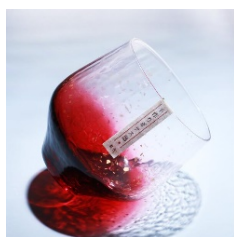

Attention on Counterfeit Products "YACHIYOGAMA"

First announcement : December 18, 2020

Update : March 24, 2021

TOYO-SASAKI GLASS CO., LTD.

We have confirmed that our flagship products "YACHIYOGAMA" (product number: 10391 and 10493) have been copied and being sold through fake sites that pretend to be Toyo-Sasaki Glass.

1) The following counterfeit sales sites, which look like our official site, have no relationship with us. The company name and images were used without permission, and the contents differ from the facts. Please also note that the agency certificate is not related to us.
2) The products listed on the counterfeit site were not produced by us. We are not responsible for the quality of such counterfeit products, and we would like to ask you to pay careful attention when making purchases on line.
3) Although the products shown as "Edo Glass", they are not "Edo Glass" as traditional craft product officially designated by the Minister of Economy, Trade, and Industry. Please also note that a fake certificate stamp is affixed to the counterfeit products.

■ Counterfeit products listed on the fake sites and agency certificate un-related to us

10493

■ Counterfeit sales sites (as of March 2021)

1. <http://www.ccowo.com/mygo?fbclid=IwAR2J5fC8RPRNwXSxdJKD7hrPNLTFRqC9F1Yn84S1v00N0Cdh9BCqU_LuQ3k%2Baem_ATwqVvufw6tFDyhobN-uo87sQPQc3EbcL5nPdoeRAHJ5u5lLyc8XvDFVsH2PHGJjSDSZos-SuXnsw4CxGDC70BieurZ2dNVDWWIbnRmVE8nOSog>