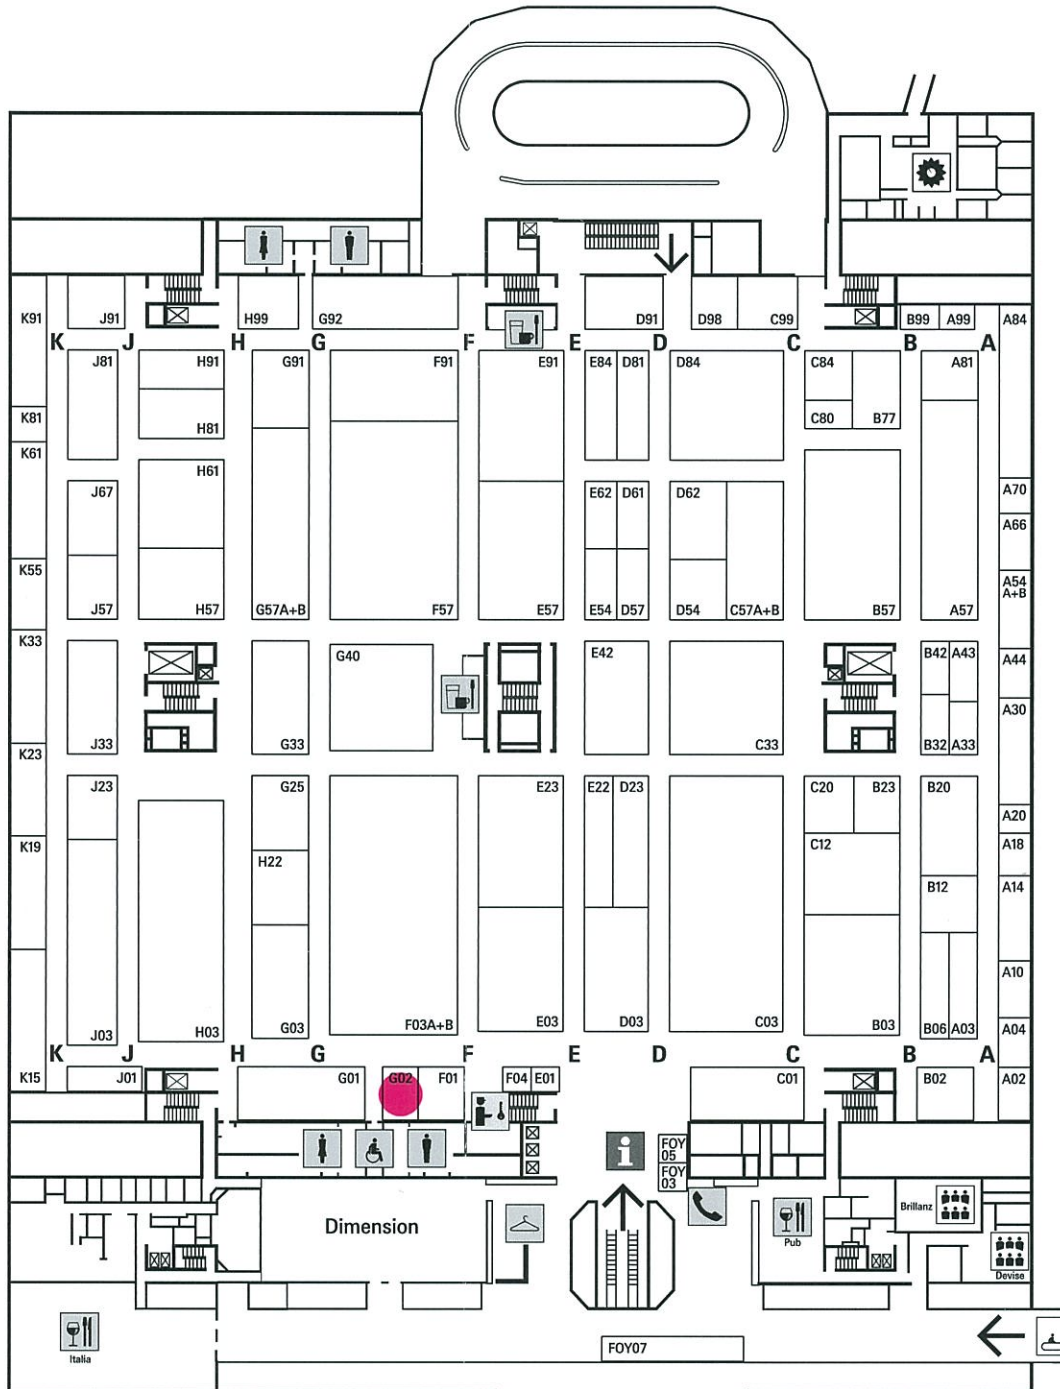

4.2

Hall 4.2 Stand G02

HISTORY & PASSION
EXCELLENT CRAFTMANSHIP
SINCE 1888

top-tier hand-made and machine-made
 stemware, tumblers, vases, gift items,
 and sakeware

**JAPAN'S LARGEST
 GLASSWARE MANUFACTURER**